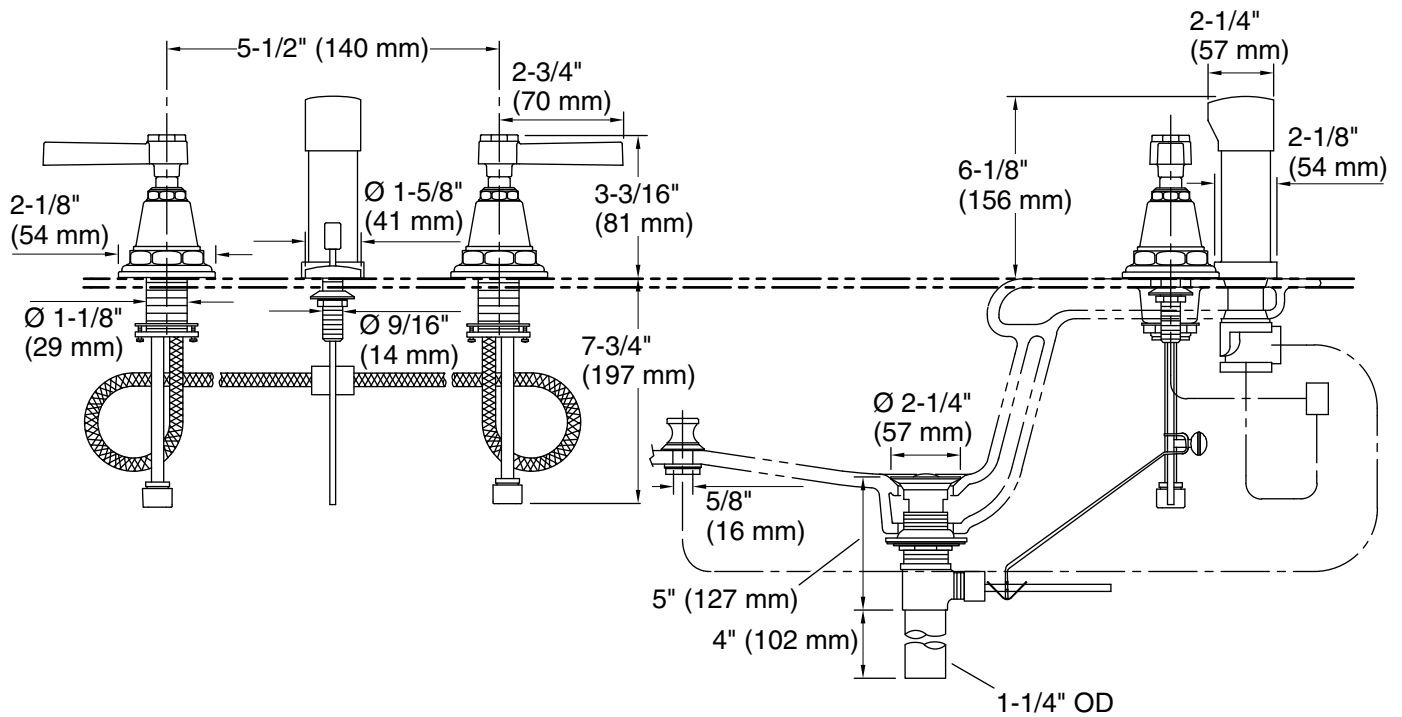

Material

- Metal construction.
- Brass valve bodies.

Recommended Products/Accessories

- K-23726 Drain treatment
- K-23723 Faucet cleaner

Codes/Standards

ASME A112.18.1/CSA B125.1
ASSE 1001

KOHLER® Faucet Lifetime Limited Warranty

Technical Information

All product dimensions are nominal.

Notes

Install this product according to the installation instructions.